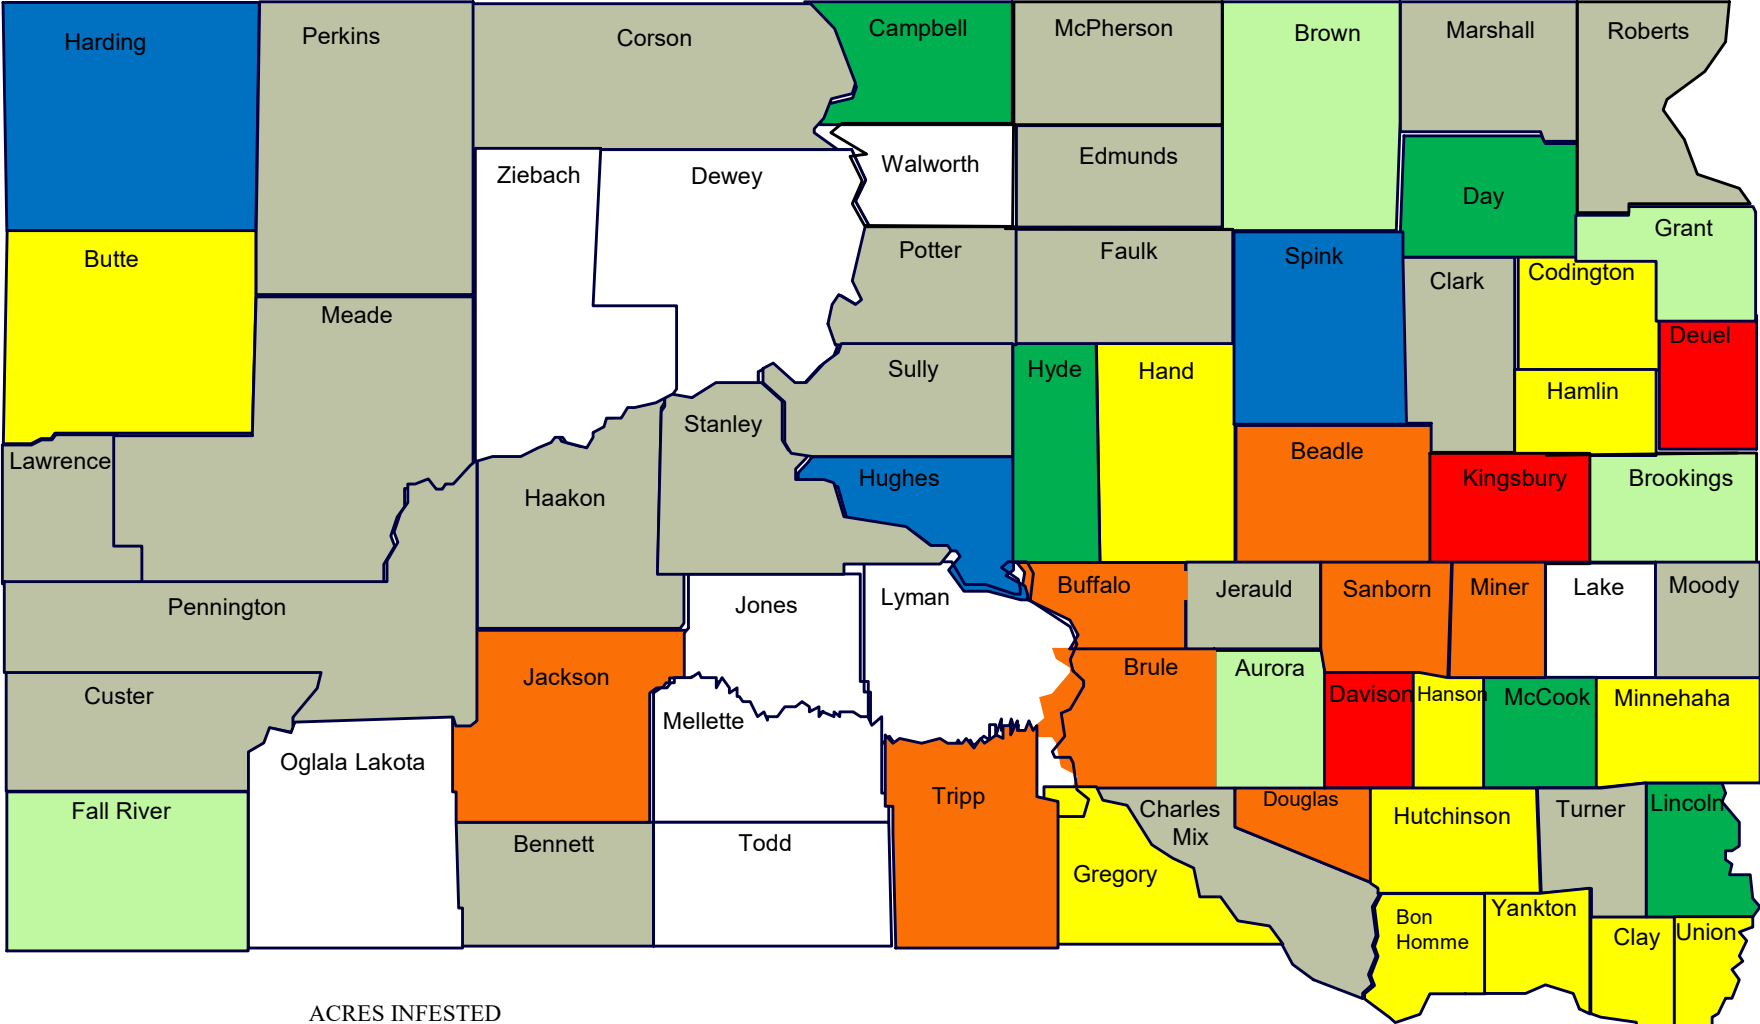

SOUTH DAKOTA

MUSK & PLUMELESS THISTLE DISTRIBUTION

2023

FIGURES COMPILED BY SOUTH DAKOTA DEPARTMENT OF AGRICULTURE AND NATURAL RESOURCES AS REPORTED BY COUNTY WEED BOARDS